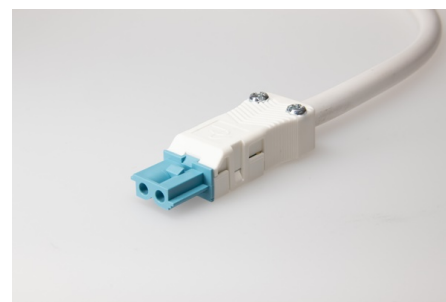

Connectors System AC 164 Cables

AC 164 ALBS/215 PB/WS 100 H5V WS Eca

Order Info

reference number (ref. no.)	26234
PU	75
EAN	4028012176397

Type

Type	extension cable socket
core cross-section	1.5 mm ²
total length	1.000 m
cable type	H05VV-F
number of poles	2 pole
sheathing colour	white
coding	2 (DALI)
colour	pastel blue white
protection against incorrect plugging	yes
latch	yes

Electrical Data

rated voltage	250 V
rated current	16 A

Ambient Conditions

T _{max} ambient air (at rated current)	70 °C
IP Code acc. to EN 60529	IP20
IP Code when plugged	IP40

Materials

insulator material	PA
contact material	brass
fire class acc. to EN 50575	Eca