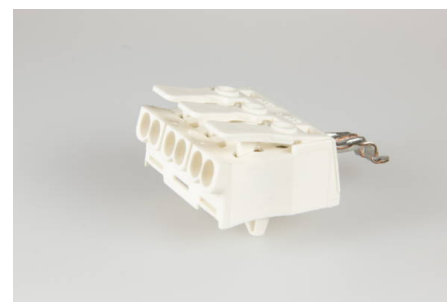

Screwless Connectors
Luminaire Connectors

LK 980-01 RZ/ 3 STW

Order Info

reference number (ref. no.)	25440
PU	500
EAN	4028012177479

Type

Type	terminal block
connection type	push-in
number of poles	3 pole
colour	white
PE-terminal	STW

Electrical Data

rated voltage	450 V
rated current	24 A

Connection Data

rated connecting capacity	2.5 mm ²
cross-sectional area (UL)	20-14 AWG
clamping range	0.5-2.5 mm ²
type of conductor internal	solid
type of conductor external	fine stranded, stranded, solid
stripping length	8.0-9.0 mm
fixing	short catch pin
clamping units per pole	2
wall thickness	0.5-1.2 mm