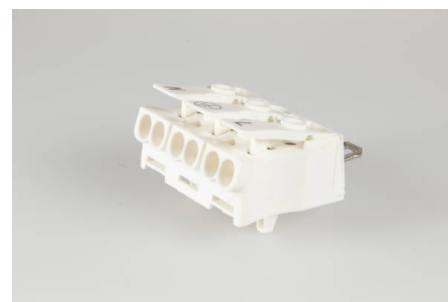

Screwless Connectors
Luminaire Connectors

LK 980-01 RZ/ 3 SK BD N PE L

Order Info

reference number (ref. no.)	21881
PU	500
EAN	4028012100613

Type

Type	terminal block
connection type	push-in
number of poles	3 pole
colour	white
PE-terminal	SK

Electrical Data

rated voltage	450 V
rated current	24 A

Connection Data

rated connecting capacity	2.5 mm ²
cross-sectional area (UL)	20-14 AWG
clamping range	0.5-2.5 mm ²
type of conductor internal	solid
type of conductor external	fine stranded, stranded, solid
stripping length	8.0-9.0 mm
fixing	short catch pin
clamping units per pole	2
pole marking	N ⊕ L
wall thickness	0.5-1.2 mm